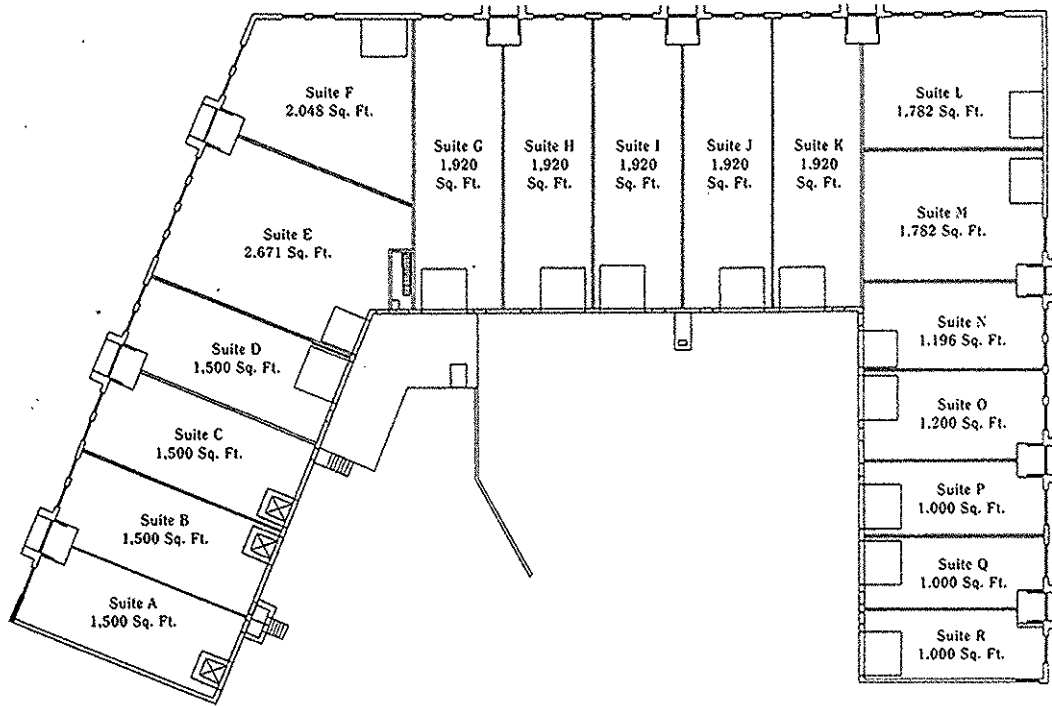

# 14000 Sunfish Lake Boulevard NW • Ramsey, Minnesota

Gateway Business Plaza